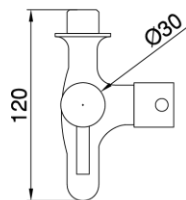

Wall Mounted 2-Way Bib Tap w/ Lever Handle

PRODUCT SPECIFICATIONS

- Dimension : 120 (L) x 85 (H) mm
- Material : Brass Chrome

WATER CONSUMPTION

- Water Flow Rate: 6.0L/minute

RESOURCEFUL FEATURE:

Constant Flow Regulator

TECHNICAL DRAWING

FRONT VIEW

SIDE VIEW

TOP VIEW

Copyright © Rigel Technology (S) Pte Ltd All rights reserved. Terms of Use.