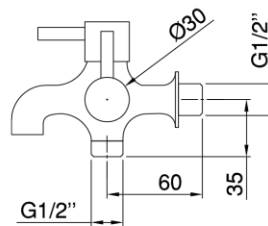

Wall Mounted 2-Way Bib Tap w/ Lever Handle

PRODUCT SPECIFICATIONS

- Dimension : 120 (L) x 85 (H) mm
- Material : Brass Chrome

WATER CONSUMPTION

- Water Flow Rate: 6.0L/minute

RESOURCEFUL FEATURE:

Constant Flow Regulator

TECHNICAL DRAWING

FRONT VIEW

SIDE VIEW

TOP VIEW

Copyright © Rigel Technology (S) Pte Ltd All rights reserved. Terms of Use.