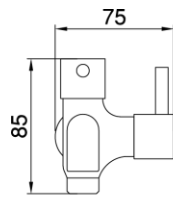

Wall Mounted 2-Way Bib Tap w/ Lever Handle

PRODUCT SPECIFICATIONS

- Dimension : 120 (L) x 85 (H) mm
- Material : Brass Chrome

WATER CONSUMPTION

- Water Flow Rate: 6.0L/minute

RESOURCEFUL FEATURE:

Constant Flow Regulator

TECHNICAL DRAWING

FRONT VIEW

SIDE VIEW

TOP VIEW

Copyright © Rigel Technology (S) Pte Ltd All rights reserved. Terms of Use.